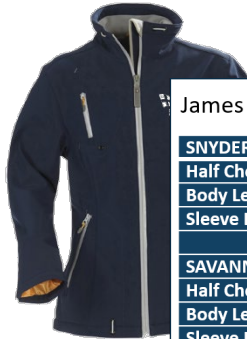

Unisex Hoodies

MEASUREMENT	XSM	SML	MED	LRG	XLG	2XL	3XL
Body Width (cm)	49	52	55	58	61	64	67
Body Length (cm)	69.5	72	74.5	77	79.5	82	84.5

Please note measurements can vary within 2.5cm, this is within our tolerance.

James Harvest Jackets

James Harvest Jackets

SNYDER (Mens)	XXS	XS	S	M	L	XL	2XL	3XL	5XL
Half Chest			52	56	60	64	68	72	80
Body Length			70	73	76	79	82	85	91
Sleeve Length (ss)			66	67.5	69	71	73	75	77
SAVANNAH (Womens)	XXS	XS	S	M	L	XL	2XL	3XL	5XL
Half Chest		44	47	50	53.5	58	63		
Body Length		63	65	67	69	71	73		
Sleeve Length (ss)		58	59	60	61	62	63		

Polo Shirts

Avon Polo's

AVON MEN	XXS	XS	S	M	L	XL	2XL	3XL	5XL
Half Chest			52	55	58	62	66	70	78
Body Length			70	71.5	73	75	77	79	83
Sleeve Length (ss)			19	20	21	22	23	24	26
AVON LADIES	XXS	XS	S	M	L	XL	2XL	3XL	5XL
Half Chest		43	45	47	49	52	55	58	
Body Length		62	63	64	66	68	70	72	
Sleeve Length (ss)		15	16	17	18	19	20	21	