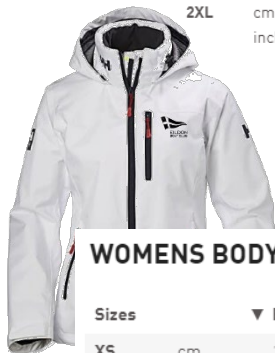

James Harvest Jackets

James Harvest Jackets

SNYDER (Mens)	XXS	XS	S	M	L	XL	2XL	3XL	5XL
Half Chest			52	56	60	64	68	72	80
Body Length			70	73	76	79	82	85	91
Sleeve Length (ss)			66	67.5	69	71	73	75	77
SAVANNAH (Womens)	XXS	XS	S	M	L	XL	2XL	3XL	5XL
Half Chest		44	47	50	53.5	58	63		
Body Length		63	65	67	69	71	73		
Sleeve Length (ss)		58	59	60	61	62	63		

Polo Shirts

Avon Polo's

AVON MEN	XXS	XS	S	M	L	XL	2XL	3XL	5XL
Half Chest			52	55	58	62	66	70	78
Body Length			70	71.5	73	75	77	79	83
Sleeve Length (ss)			19	20	21	22	23	24	26
AVON LADIES	XXS	XS	S	M	L	XL	2XL	3XL	5XL
Half Chest		43	45	47	49	52	55	58	
Body Length		62	63	64	66	68	70	72	
Sleeve Length (ss)		15	16	17	18	19	20	21	

Helly Hansen Jackets

MENS BODY MEASUREMENTS

Sizes		▼ Bodylength	▼ Chest	▼ Waist	▼ Hip	▼ Inseam	▼ CB Sleeve
XXS	cm	164-168	86-90	72-76	86-90	76-78	77-79
	inches	64.5-66	34-35.5	28.5-30	34-35.5	30-30.5	30.5-31
XS	cm	168-172	90-94	76-80	90-94	78-80	79-81
	inches	66-67.5	35.5-37	30-31.5	35.5-37	30.5-31.5	31-32
S	cm	172-176	94-100	80-86	94-100	80-82	81-84
	inches	67.5-69	37-39.5	31.5-34	37-39.5	31.5-32	32-33
M	cm	176-180	100-104	86-92	100-104	82-84	84-87
	inches	69-71	39.5-41	34-36	39.5-41	32-33	33-34
L	cm	180-184	104-112	92-98	104-112	84-86	87-90
	inches	71-72.5	41-44	36-38.5	41-44	33-34	34-35.5
XL	cm	184-188	112-120	98-106	112-120	86-88	90-93
	inches	72.5-74	44-47	38.5-41.5	44-47	34-34.5	35.5-36.5
2XL	cm	188-192	120-128	106-114	120-128	88-89.5	93-96
	inches	74-75.5	47-50.5	41.5-45	47-50.5	34.5-35.5	36.5-38